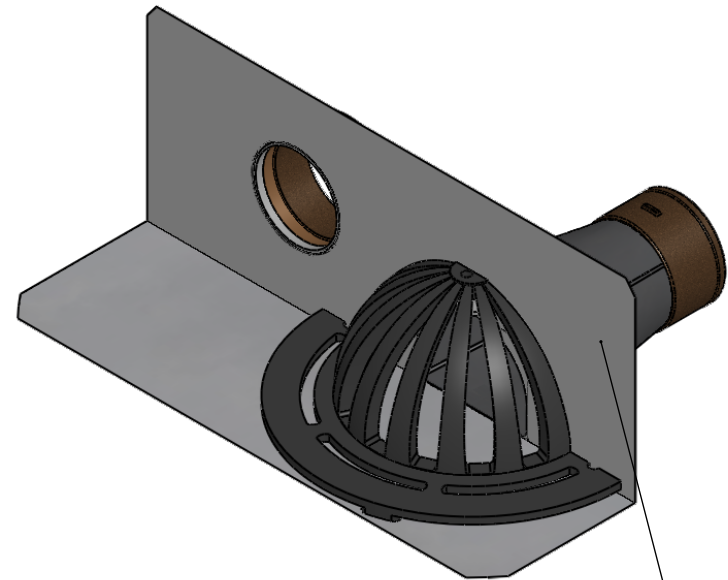

PARAPET DRAIN WITH OVERFLOW TPO-CLAD, THROUGH-WALL

TPO-clad flashing soldered to spout
with 2", 3", or 4" no-hub fitting.