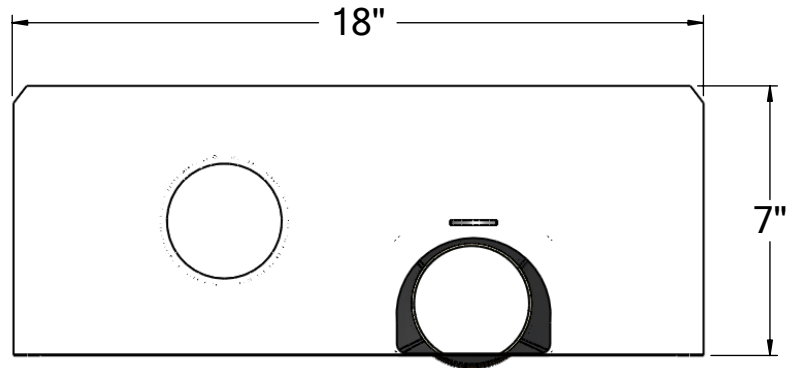

PARAPET DRAIN WITH OVERFLOW TPO-CLAD, THROUGH-WALL

TPO-clad flashing soldered to spout
with 2", 3", or 4" no-hub fitting.