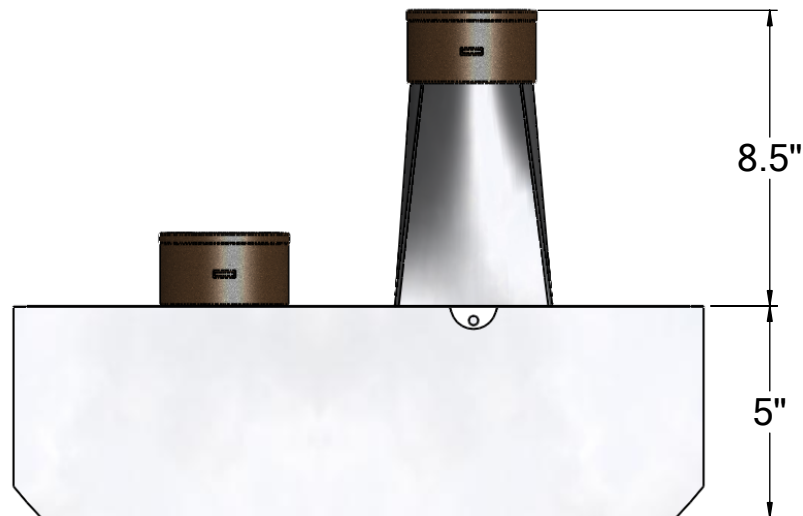

PARAPET DRAIN WITH OVERFLOW TPO-CLAD, THROUGH-WALL

TPO-clad flashing soldered to spout
with 2", 3", or 4" no-hub fitting.