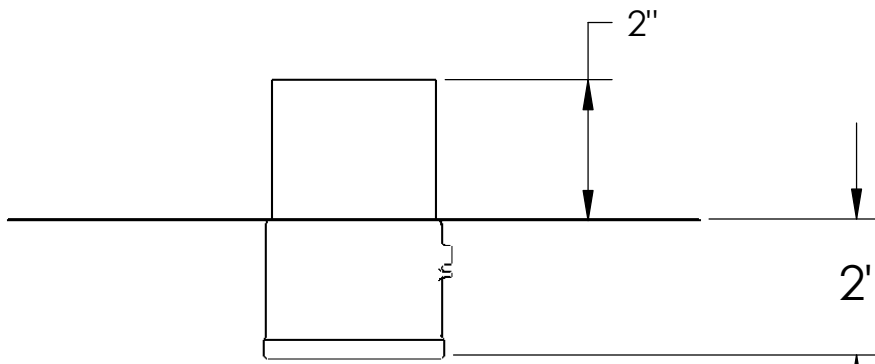

SEPERATE OVERFLOW DRAIN

AVAILABLE IN 2", 3", AND 4" NO HUB
OUTLET. (Also available in 2" threaded.)