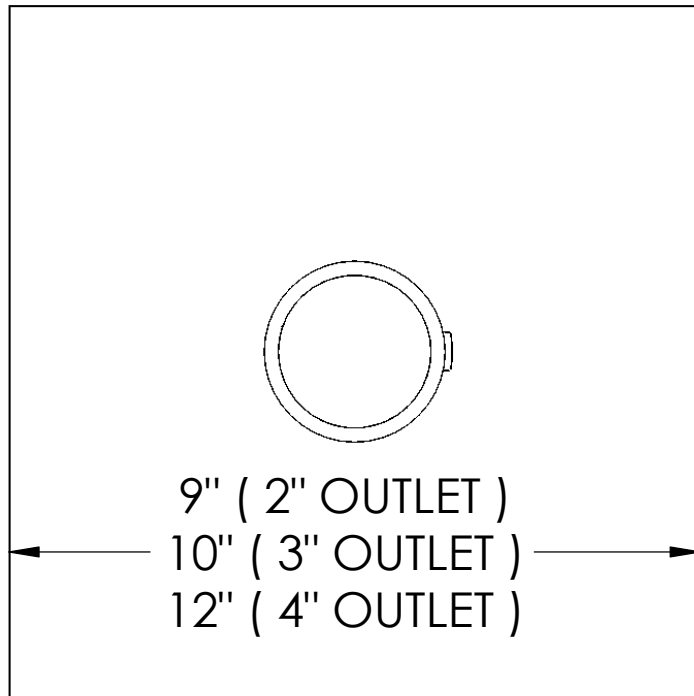

SEPERATE OVERFLOW DRAIN

AVAILABLE IN 2", 3", AND 4" NO HUB
OUTLET. (Also available in 2" threaded.)