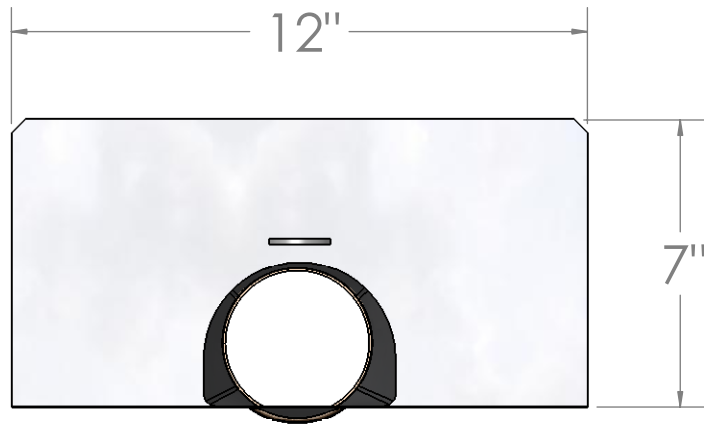

TPO-CLAD THROUGH-WALL PARAPET DRAIN

TPO clad flashing soldered to to spout with 2", 3", or 4" no hub fitting.

Drain and overflow combination