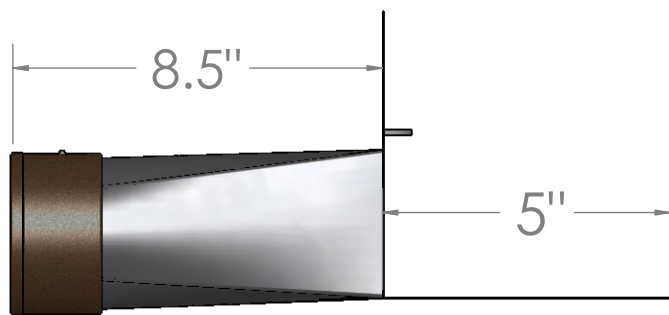

TPO-CLAD THROUGH-WALL PARAPET DRAIN

TPO clad flashing soldered to to spout with 2", 3", or 4" no hub fitting.

Drain and overflow combination