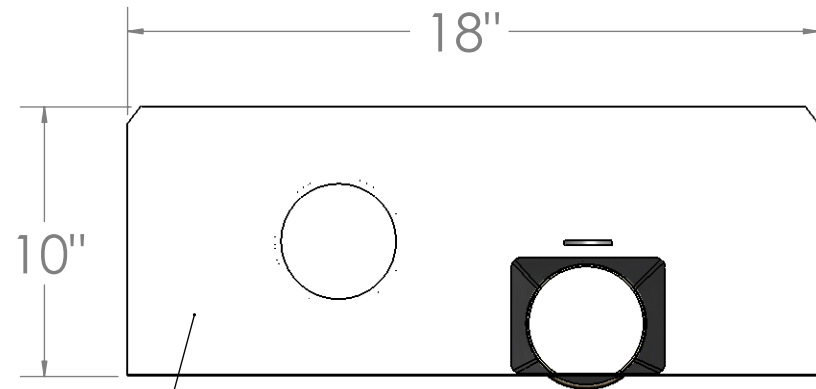

TPO-CLAD THROUGH-WALL PARAPET DRAIN

TPO clad flashing soldered to to spout with 2", 3", or 4" no hub fitting.

Drain and overflow combination