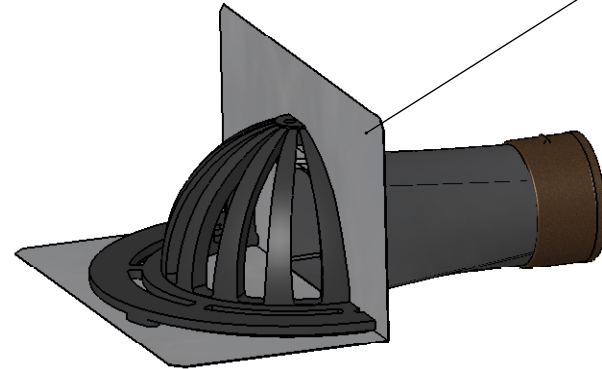

TPO-CLAD THROUGH-WALL PARAPET DRAIN

TPO clad flashing soldered to to spout with 2", 3", or 4" no hub fitting.

Drain and overflow combination