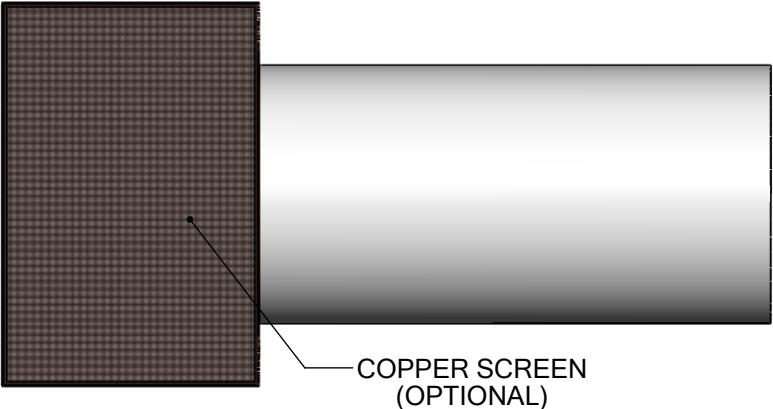

# DRYER VENT FLUSH MOUNT

MATERIAL 16 oz copper

PART #	VENT SIZE	W x H	FREE AREA
WDV4-F	4"	6" x 6"	24 in <sup>2</sup>
WDV6-F	6"	9.2" x 9.2"	54 in <sup>2</sup>
WDV8-F	8"	10.2" x 10.2"	70 in <sup>2</sup>
WDV10-F	10"	11.5" x 11.5"	88 in <sup>2</sup>
WDV12-F	12"	14" x 14"	130 in <sup>2</sup>