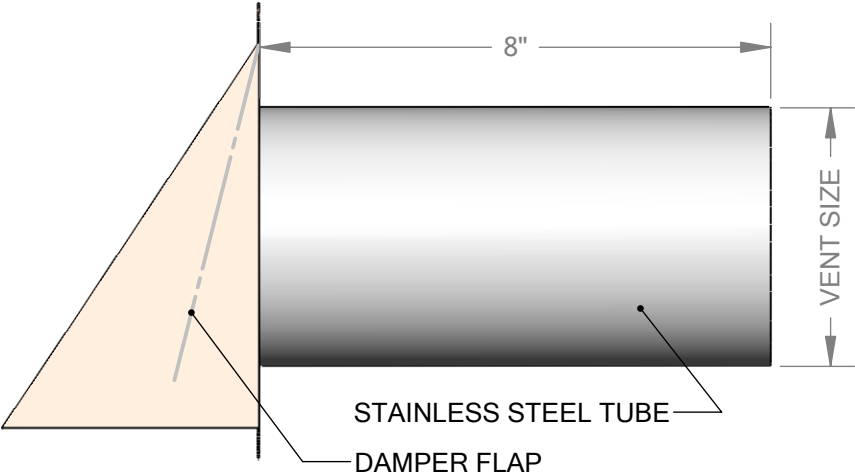

# DRYER VENT FLUSH MOUNT

MATERIAL 16 oz copper

PART #	VENT SIZE	W x H	FREE AREA
WDV4-F	4"	6" x 6"	24 in <sup>2</sup>
WDV6-F	6"	9.2" x 9.2"	54 in <sup>2</sup>
WDV8-F	8"	10.2" x 10.2"	70 in <sup>2</sup>
WDV10-F	10"	11.5" x 11.5"	88 in <sup>2</sup>
WDV12-F	12"	14" x 14"	130 in <sup>2</sup>