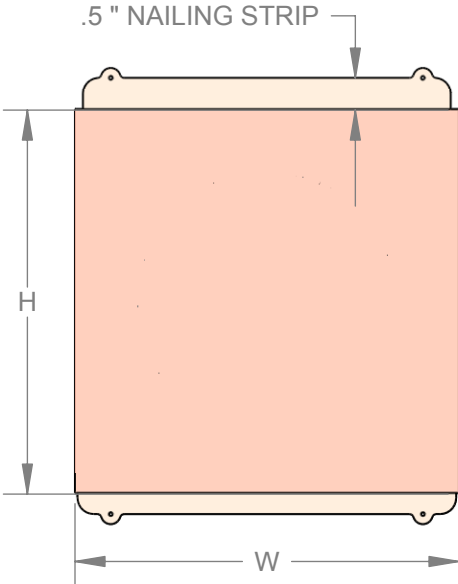

# DRYER VENT FLUSH MOUNT

MATERIAL 16 oz copper

PART #	VENT SIZE	W x H	FREE AREA
WDV4-F	4"	6" x 6"	24 in <sup>2</sup>
WDV6-F	6"	9.2" x 9.2"	54 in <sup>2</sup>
WDV8-F	8"	10.2" x 10.2"	70 in <sup>2</sup>
WDV10-F	10"	11.5" x 11.5"	88 in <sup>2</sup>
WDV12-F	12"	14" x 14"	130 in <sup>2</sup>